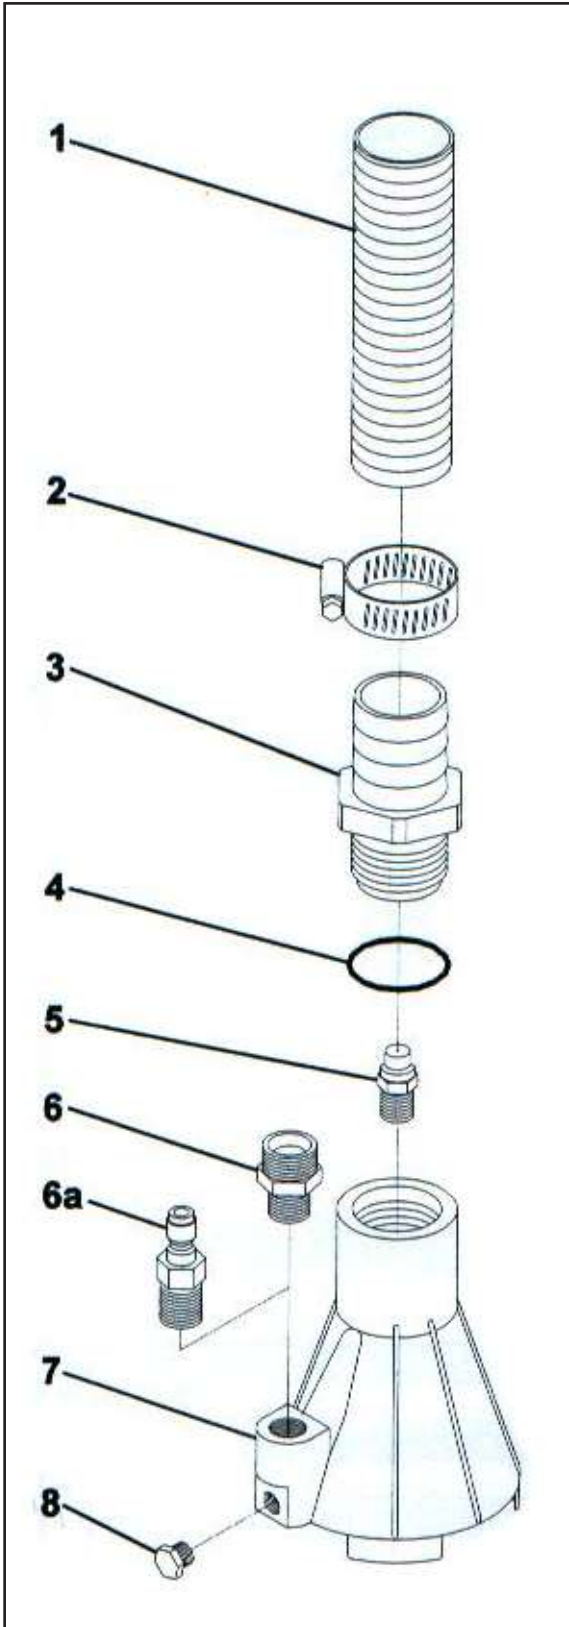

Spare Parts
ST - 36 Sludge Pump

Pos.	Item-No.	Description
1	900000003	Discharge hose
2	900000004	Clamp, ss worm
3	020000200	Hose barb, 1 1/2"
4	050000345	O-ring
5	810300004	Nozzle, 4.0
	810400045	Nozzle, 4.5
	810500005	Nozzle, 5.0
	810600055	Nozzle, 5.5
	810700006	Nozzle, 6.0
6	010000564	Nipple, M22 x 3/8" MNPT
6a	900000005	Q.C., 3/8" MNPT x 1/4" Plug
*7	130002160	Casting, aluminum
*8	010000060	Plug, 1/8"
*	200036500	Casting assembly